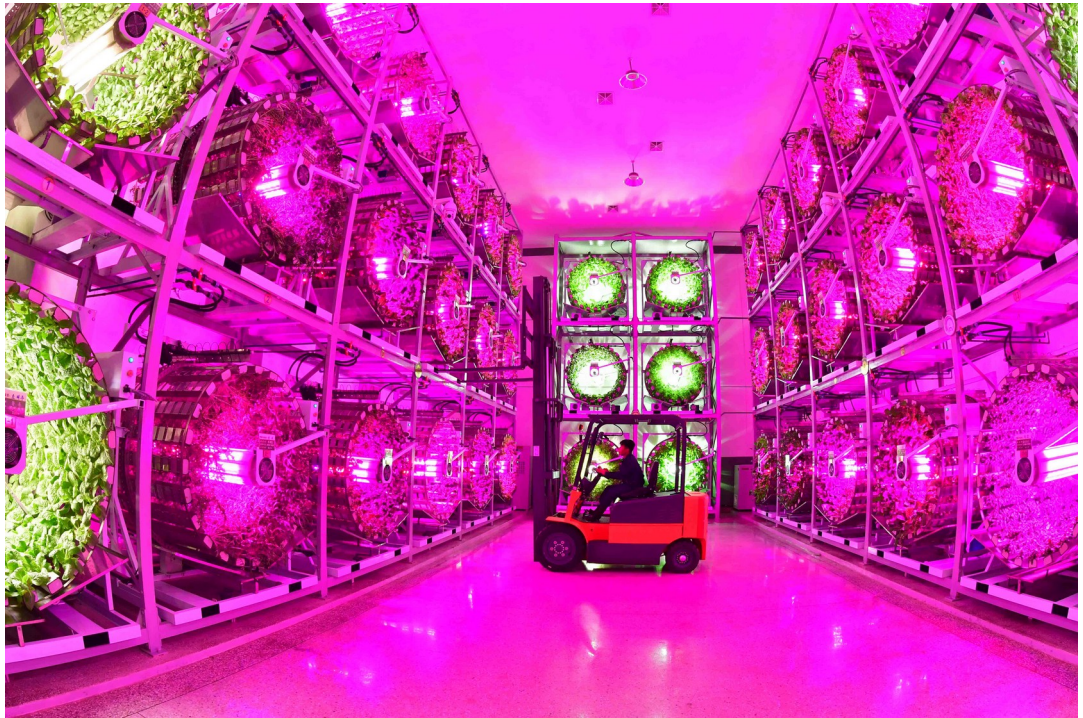

## Vegetable Production Base for Pyongyang Citizens

Kangdong Combined Greenhouse Farm, a DPRK's leading vegetable production base in a suburb of the capital city of Pyongyang

Pyongyang citizens are supplied with fresh vegetables from Kangdong Combined Greenhouse Farm.

Located in a suburb of the DPRK's capital city of Pyongyang and inaugurated in 2024, the Kangdong Combined Greenhouse Farm is a leading vegetable production base which supplies Pyongyang citizens with various species of vegetables on a regular basis.